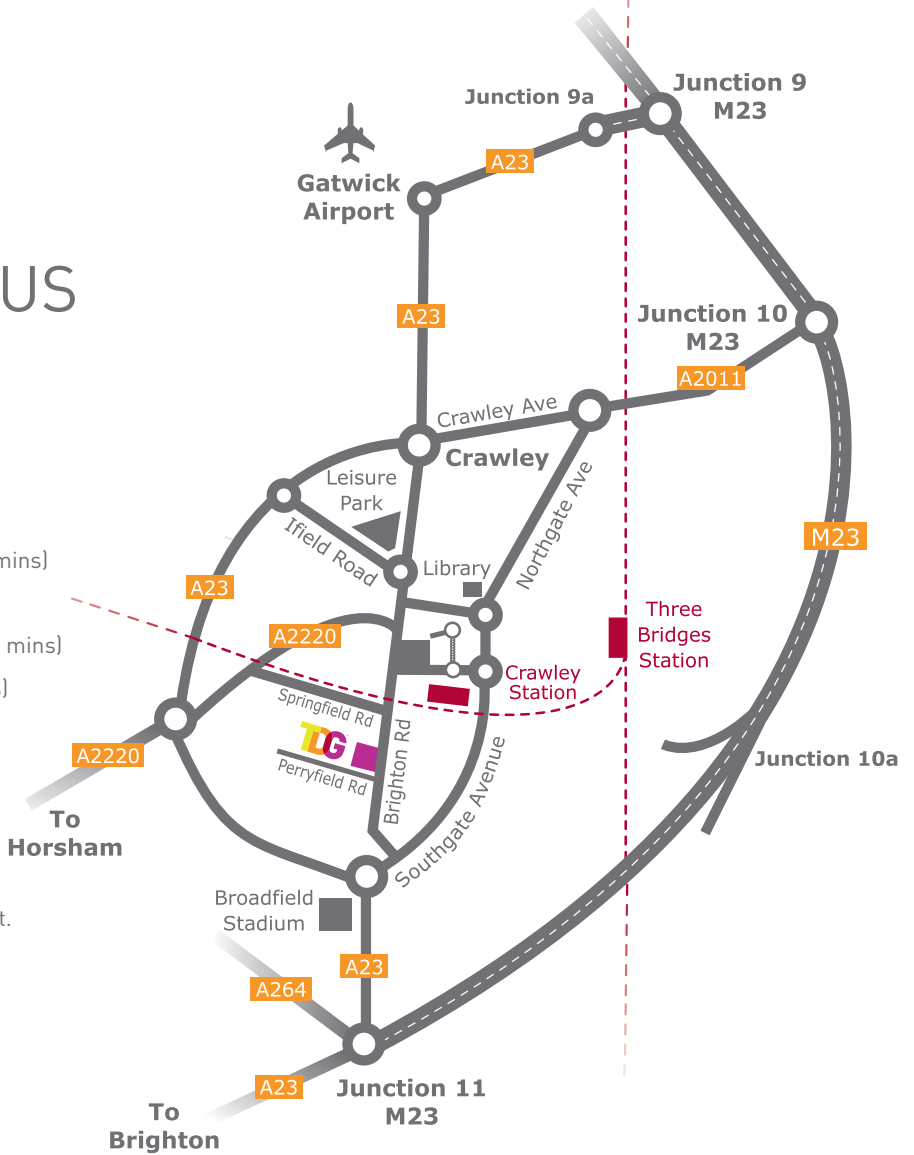

BRAMBLETYE HOUSE, BRIGHTON ROAD
 CRAWLEY, WEST SUSSEX RH10 6AE
 UNITED KINGDOM
 T +44 0 1293 452860
 F +44 0 1293 619544
 E INFO@TDGINTEGRATED.COM
 W WWW.TDGINTEGRATED.COM

HOW TO FIND US

BY RAIL

- Victoria to Crawley (45 mins)
- Walk from Crawley Station (5 mins)
- Victoria to Gatwick (Gatwick Express 30 mins)
- Taxi from Gatwick (15 mins)
- London Thameslink to Three Bridges (40 mins)
- Taxi from Three Bridges Station (10 mins)

BY ROAD

Turn off at **junction 11 M23** proceed to **A23** where you will come to a roundabout.
 Turn right at the roundabout and take the immediate left along **Brighton Road**.
 Follow the road for about a mile. You will see **Brambletye House** on your left on the corner of **Perryfield Road**.

KEY

- Bus lane (dotted line)
- Railway line (dashed red line)
- Public parking (P in orange box)
- One way system (yellow arrow)

**ENGAGING
 BRAND
 PERFORMANCE**
 SINCE 1989