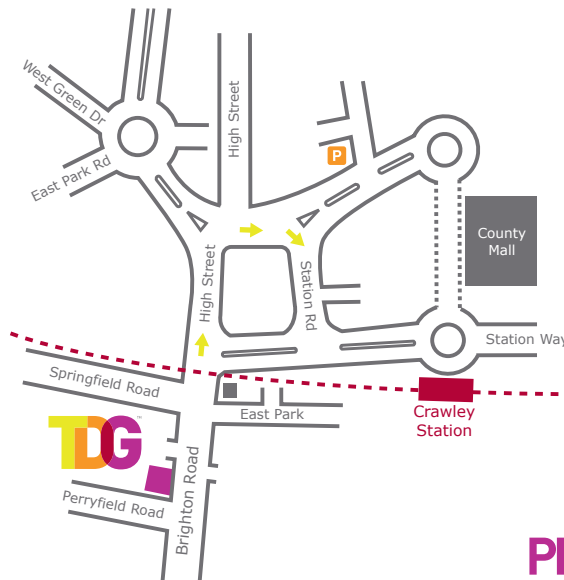

BRAMBLETYE HOUSE, BRIGHTON ROAD
 CRAWLEY, WEST SUSSEX RH10 6AE
 UNITED KINGDOM
 T +44 0 1293 452860
 F +44 0 1293 619544
 E INFO@TDGINTEGRATED.COM
 W WWW.TDGINTEGRATED.COM

HOW TO FIND US

BY RAIL

- Victoria to Crawley (45 mins)
- Walk from Crawley Station (5 mins)
- Victoria to Gatwick (Gatwick Express 30 mins)
- Taxi from Gatwick (15 mins)
- London Thameslink to Three Bridges (40 mins)
- Taxi from Three Bridges Station (10 mins)

BY ROAD

Turn off at **junction 11 M23** proceed to **A23** where you will come to a roundabout.
 Turn right at the roundabout and take the immediate left along **Brighton Road**.
 Follow the road for about a mile. You will see **Brambletye House** on your left on the corner of **Perryfield Road**.

KEY

- Bus lane (dotted line)
- Railway line (dashed red line)
- Public parking (P in orange box)
- One way system (yellow arrow)

**ENGAGING
 BRAND
 PERFORMANCE**
 SINCE 1989